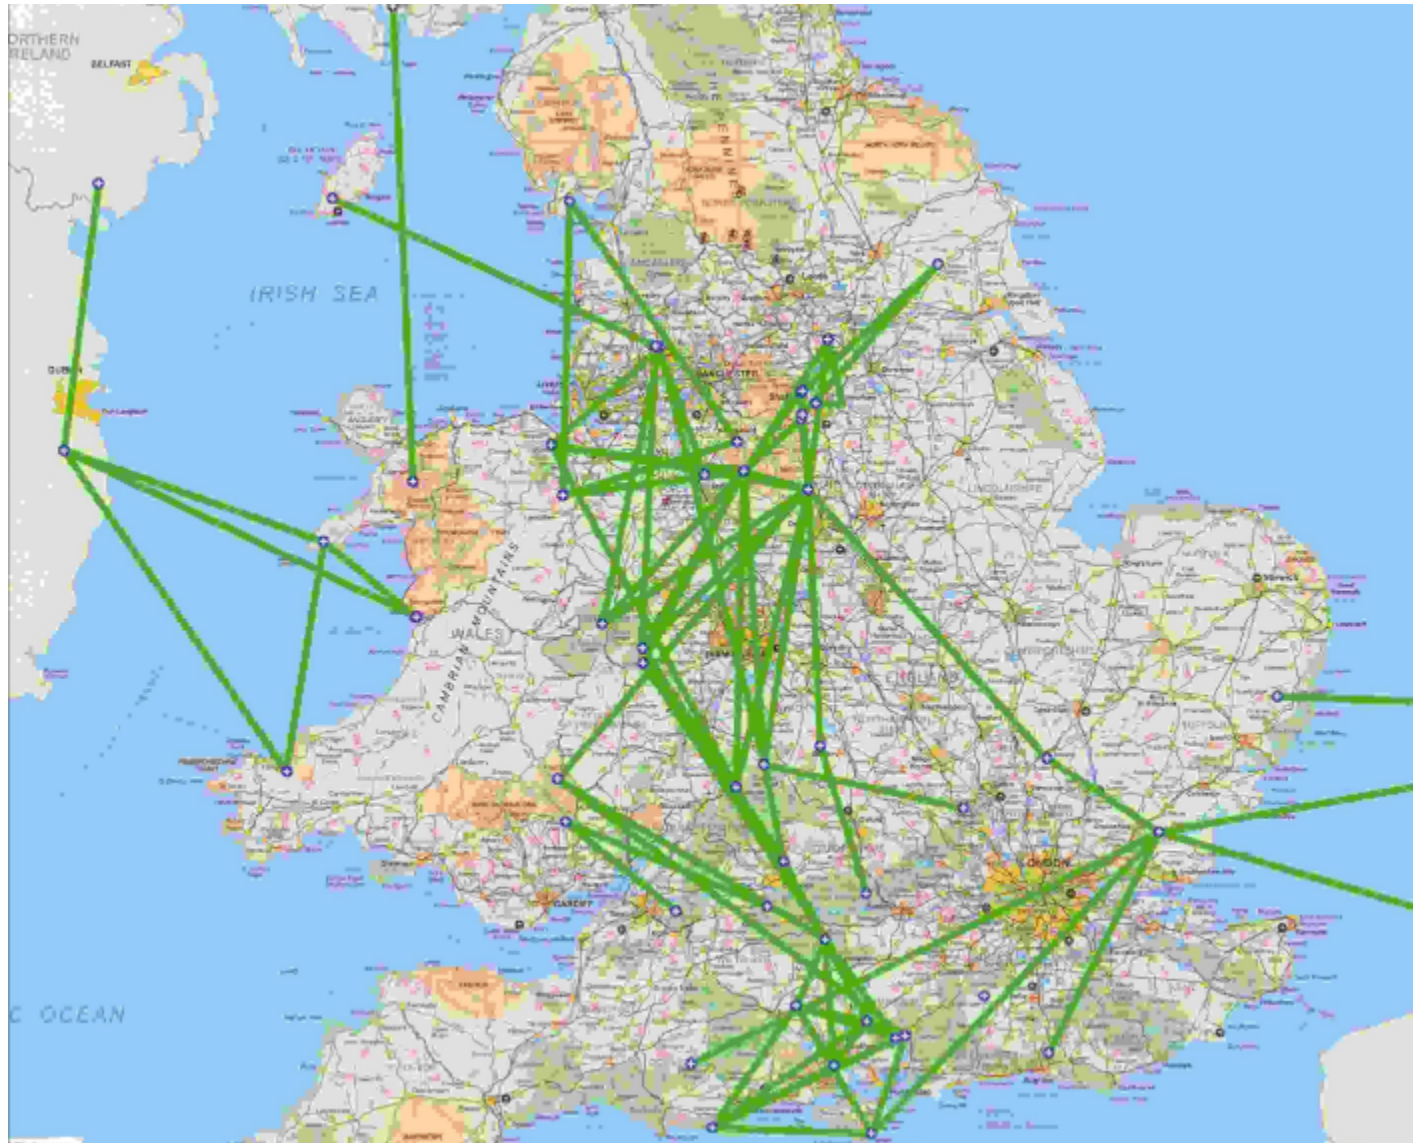

Some of the long distance two way links achieved by UK radio amateurs on 24GHz during 2005